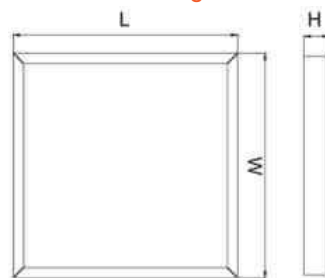

Technical Drawing