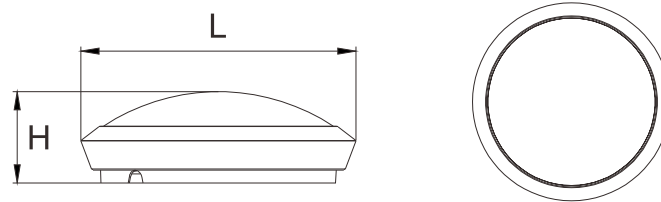

Technical Drawing

Increased profitability

80% energy saving in relation to halogen sources
Long operating life to optimise maintenance
Can be switched by Microwave sensor
Materials : Polycarbonic diffuser & body
Wall & Ceiling mounting