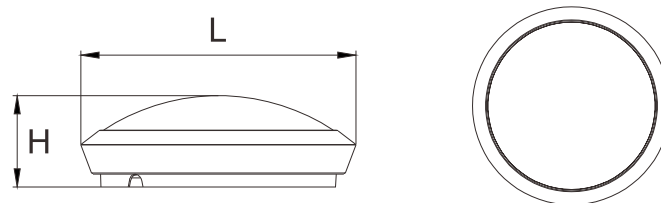

Outdoor LED Round Light

• Optional LED Chip Brands

• Standards

PRODUCT PROFILE

Order Code	Lumen	Power	Dimensions	Beam Angle	CRI
CST_OLRL 00817880	720m	8W	178*178*80mm	120°	Ra≥80
CST_OLRL 12220105	1080m	12W	220*220*105mm	120°	Ra≥80

• Application

PRODUCT PROFILE

Order Code	Lumen	Power	Dimensions	Beam Angle	CRI
CST_OLRL 01219045	1080lm	12W	190*190*45mm	120°	Ra≥80
CST_OLRL 01522045	1350m	15W	220*220*45mm	120°	Ra≥80

Technical Drawing

Increased profitability